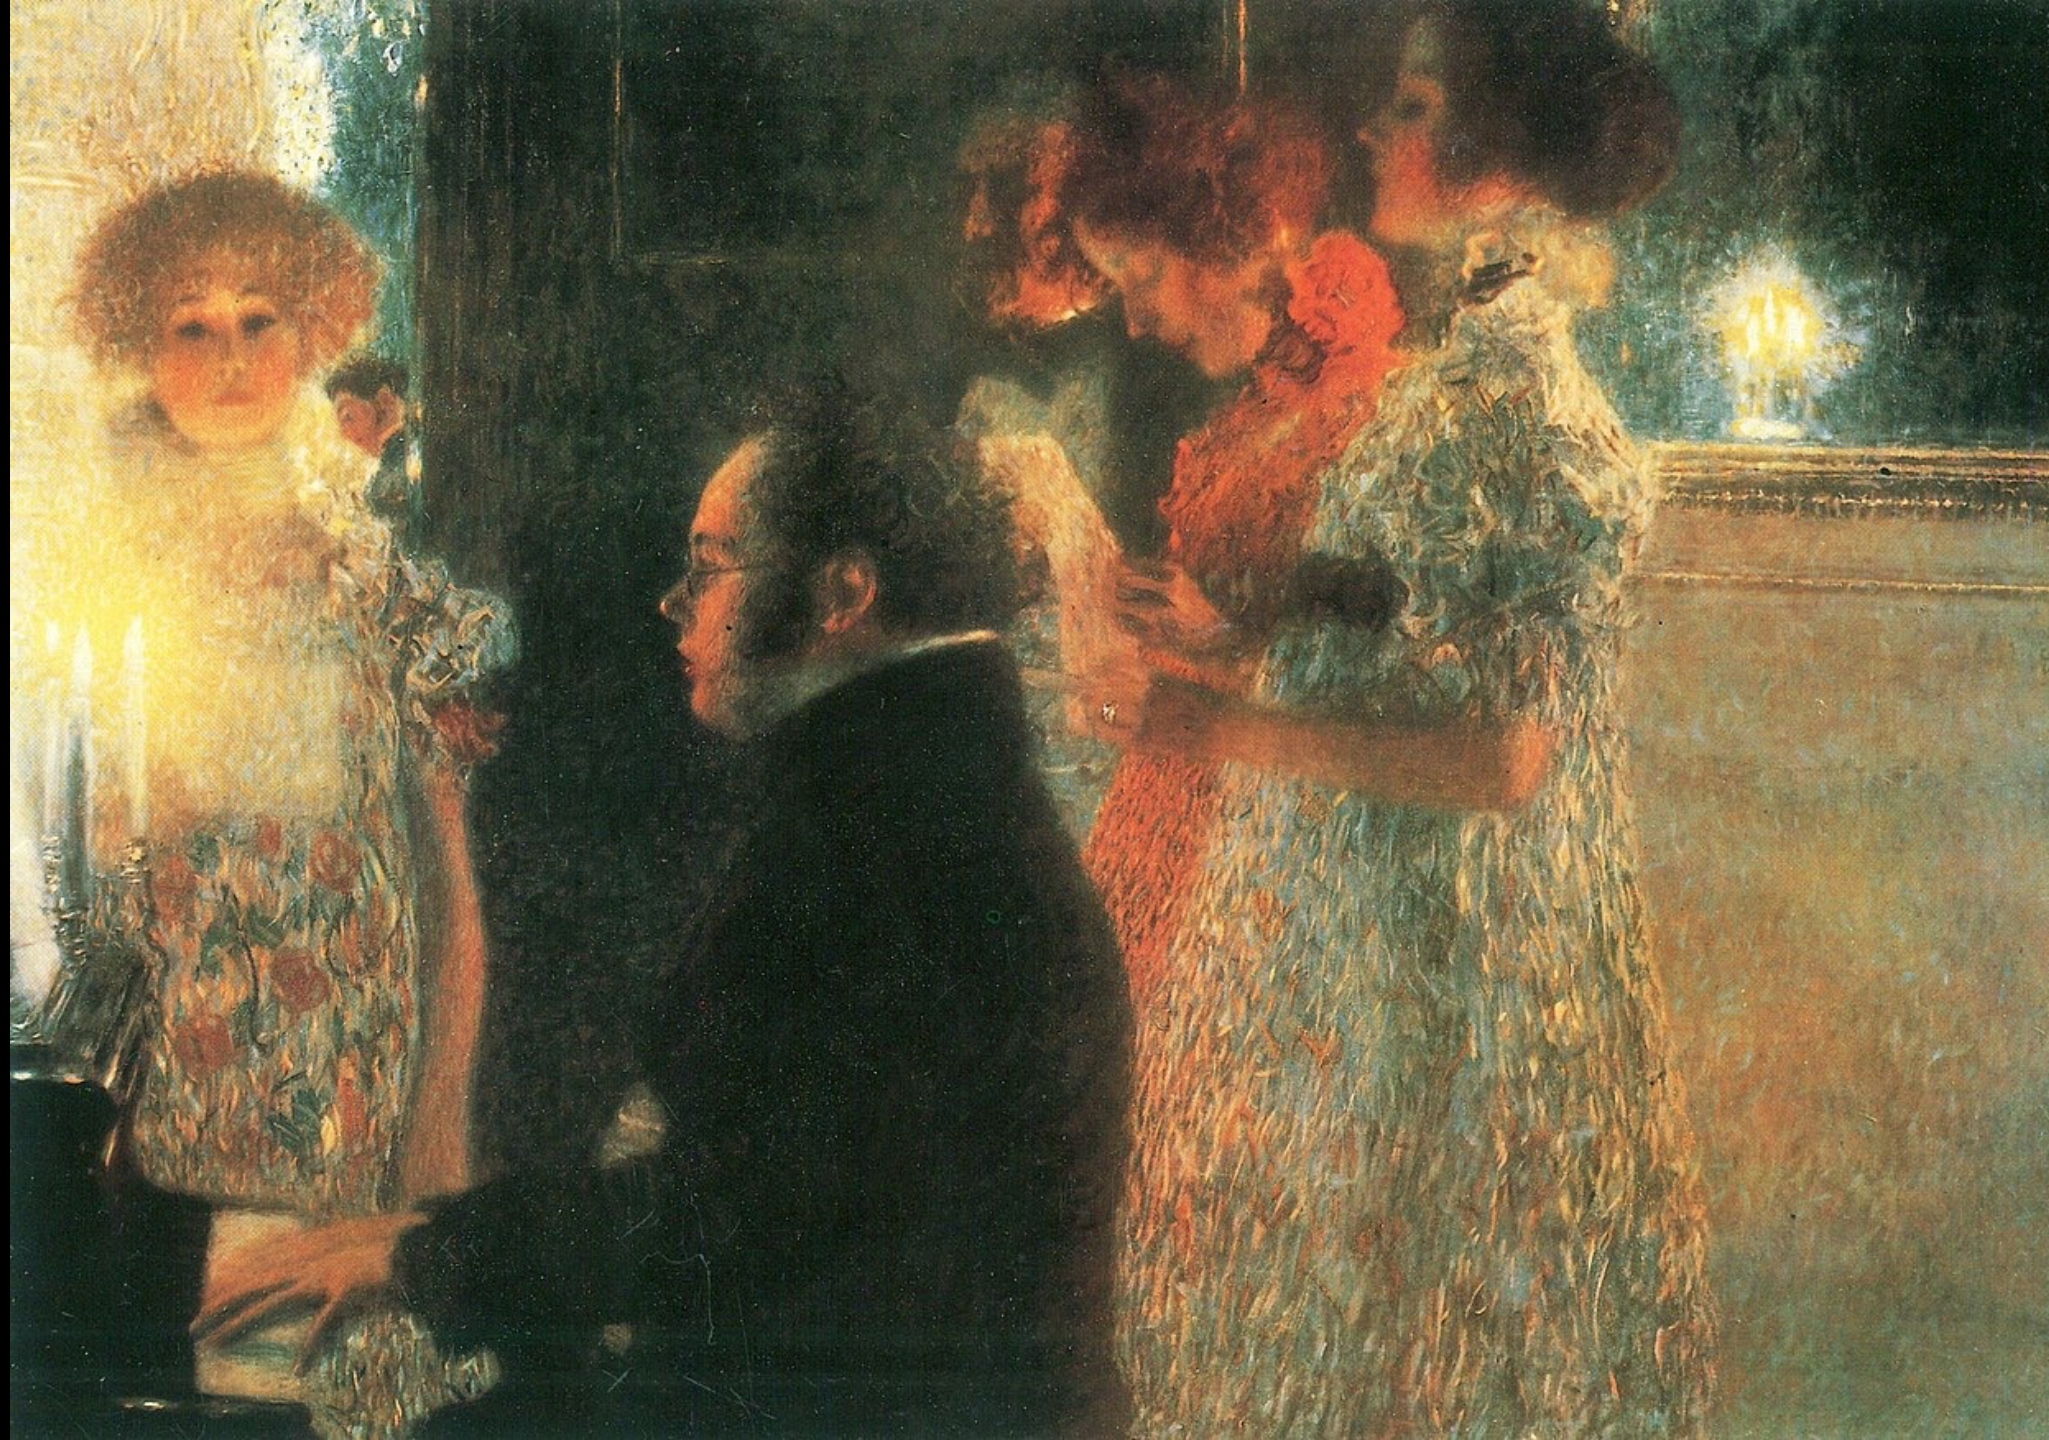

*“Almond Blossoms”*

**Vincent Van Gogh**  
(1890)

**Fantasy Pieces  
(Lively, Light)**

*“Starry Night Over  
the Rhone”*

**Vincent Van Gogh  
(1888)**

Fantasy Pieces (Fast and with Fire) *"Wheatfield with Crows"* Vincent Van Gogh (1890)

*“Schubert  
at the  
Piano”*

Gustav Klimt  
(1862-1918)

Schubert  
Fantasie in f minor

*“Dante and Beatrice”*  
(1906)

Salvatore Postiglione  
(1861-1906)

**Jose Elizondo**

**(1972-present)**

**Fairy Tale Princess  
(Princesa de Hadas)**

**“Romeo and Juliet”**

**(1884)**

**Frank Dicksee  
(1853-1928)**

**Maurice Ravel**  
**(1875-1937)**

*Photo*

**circa 1910**

**Mother Goose Suite:  
Pavane of Sleeping Beauty**

**“Sleeping Beauty”**